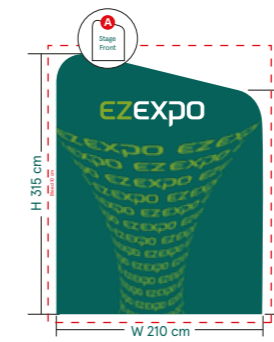

3

EZEXPO

Backdrop Installation Instruction
SKU:EVSGWG-300X600-R

STEPS 1

STEPS 2

PARTS

ASSEMBLY

Graphics & printing Installation

Perspective

Left Side

Center

Right Side

Notes :

- Please Use CMYK Mode For best Color Matching Check all scans are CMYK (not RGB)
- 70 - 100 dpi at the overall graphic layout size.
- Be aware of Safe Visible Area and keep important images and text inside this line.
- Convert all text to outlines before saving finished artwork file
- File Formats must be in: Photoshop (.psd) Illustrator (.ai) - Acrobat (.pdf) - Other (.tif, .eps)
- Counter:
 - The graphic wrap is attached to the frame with a combination of the special one piece panel strip and magnetic tape.

Left Side

Center

Right Side

Wings backwall | SKU:EVSGWG-300X600-R

Formulate Straight Fabric Display

Attaching Graphics

1

2