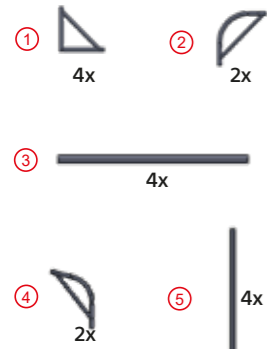

Backdrop Installation Instruction
SKU:EVSGWG-300X600-R

STEPS 1

STEPS 2

PARTS

ASSEMBLY

Graphics & printing Installation

Notes :

- Please Use CMYK Mode For best Color Matching Check all scans are CMYK (not RGB)
- 70 - 100 dpi at the overall graphic layout size.
- Be aware of Safe Visible Area and keep important images and text inside this line.
- Convert all text to outlines before saving finished artwork file
- File Formats must be in: Photoshop (.psd) Illustrator (.ai) - Acrobat (.pdf) - Other (.tif, .eps)
- Counter:
  - The graphic wrap is attached to the frame with a combination of the special one piece panel strip and magnetic tape.

Wings backwall | SKU:EVSGWG-300X600-R

Formulate Straight Fabric Display

Attaching Graphics

1

2

Zipper

3

4

Feet

Wings backwall | SKU:EVSGWG-300X600-R

WINGS BACKWALL

SKU:EVSGWG-300X600-R