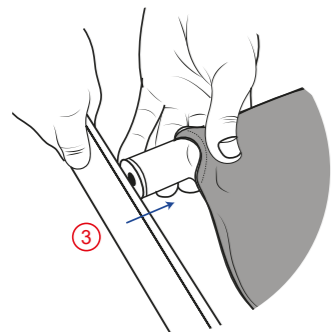

Perspective

Left Side

Center

Right Side

Notes :

- Please Use CMYK Mode For best Color Matching Check all scans are CMYK (not RGB)
- 70 - 100 dpi at the overall graphic layout size.
- Be aware of Safe Visible Area and keep important images and text inside this line.
- Convert all text to outlines before saving finished artwork file
- File Formats must be in: Photoshop (.psd) Illustrator (.ai) - Acrobat (.pdf) - Other (.tif, .eps)
- Counter:
 - The graphic wrap is attached to the frame with a combination of the special one piece panel strip and magnetic tape.

Left Side

Center

Right Side

Wings backwall | SKU:EVSGWG-300X600-R

Formulate Straight Fabric Display

Attaching Graphics

1

2

Zipper

3

4

Feet

Wings backwall | SKU:EVSGWG-300X600-R

WINGS BACKWALL

SKU:EVSGWG-300X600-R