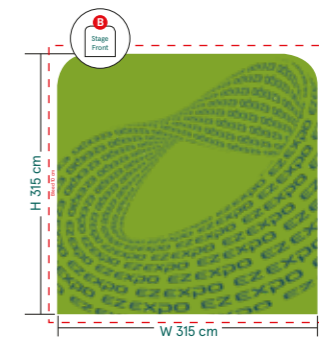

ASSEMBLY

2

EZEXPO

Formulate Straight Fabric Display

Attaching Graphics

1

2

Zipper

3

EZEXPO

Backdrop Installation Instruction
SKU:EVSGWG-300X600-R

STEPS 1

STEPS 2

PARTS

ASSEMBLY

Graphics & printing Installation

Perspective

Left Side

Center

Right Side

Notes :

- Please Use CMYK Mode For best Color Matching Check all scans are CMYK (not RGB)
- 70 - 100 dpi at the overall graphic layout size.
- Be aware of Safe Visible Area and keep important images and text inside this line.
- Convert all text to outlines before saving finished artwork file
- File Formats must be in: Photoshop (.psd) Illustrator (.ai) - Acrobat (.pdf) - Other (.tif, .eps)
- Counter:
 - The graphic wrap is attached to the frame with a combination of the special one piece panel strip and magnetic tape.

Left Side

Center

Right Side

Wings backwall | SKU:EVSGWG-300X600-R

Formulate Straight Fabric Display

Attaching Graphics

1

2