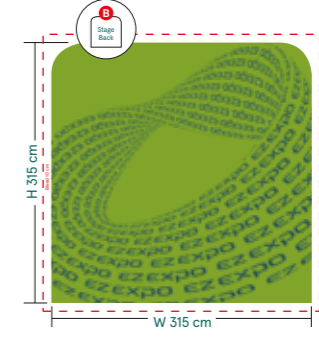

Perspective

Left Side

Center

Right Side

Notes :

- Please Use CMYK Mode For best Color Matching Check all scans are CMYK (not RGB)
- 70 - 100 dpi at the overall graphic layout size.
- Be aware of Safe Visible Area and keep important images and text inside this line.
- Convert all text to outlines before saving finished artwork file
- File Formats must be in: Photoshop (.psd) Illustrator (.ai) - Acrobat (.pdf) - Other (.tif, .eps)
- Counter:
 - The graphic wrap is attached to the frame with a combination of the special one piece panel strip and magnetic tape.

Left Side

Center

Right Side

Wings backwall | SKU:EVSGWG-300X600-R

Formulate Straight Fabric Display

Attaching Graphics

1

2