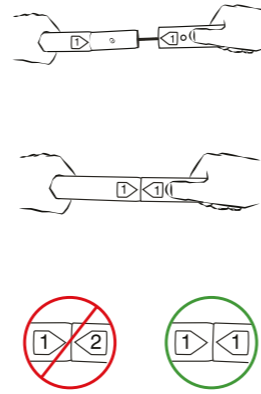

ASSEMBLY

2

EZEXPO

Formulate Straight Fabric Display

Attaching Graphics

1

2

Zipper

3

EZEXPO

Backdrop Installation Instruction
SKU:EVSGWG-300X600-R

STEPS 1

STEPS 2

PARTS

ASSEMBLY

Graphics & printing Installation

Perspective

Left Side

Center

Right Side

Notes :

- Please Use CMYK Mode For best Color Matching Check all scans are CMYK (not RGB)
- 70 - 100 dpi at the overall graphic layout size.
- Be aware of Safe Visible Area and keep important images and text inside this line.
- Convert all text to outlines before saving finished artwork file
- File Formats must be in: Photoshop (.psd) Illustrator (.ai) - Acrobat (.pdf) - Other (.tif, .eps)
- Counter:
 - The graphic wrap is attached to the frame with a combination of the special one piece panel strip and magnetic tape.

Left Side

Center

Right Side

Wings backwall | SKU:EVSGWG-300X600-R

Formulate Straight Fabric Display

Attaching Graphics

1

2