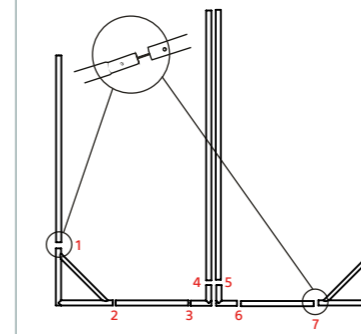

Booth Installation Instruction

WINGS BACKWALL
SKU:EVSGWG-300X600-R

EZEXPO
sa.ezexpo.com

Backdrop Installation Instruction

SKU:EVSGWG-300X600-R

STEPS 1

STEPS 2

PARTS

ASSEMBLY

2

EZEXPO

Formulate Straight Fabric Display

Attaching Graphics

1

2

Zipper

Perspective

Left Side

Center

Right Side

Notes :

- Please Use CMYK Mode For best Color Matching Check all scans are CMYK (not RGB)
- 70 - 100 dpi at the overall graphic layout size.
- Be aware of Safe Visible Area and keep important images and text inside this line.
- Convert all text to outlines before saving finished artwork file
- File Formats must be in: Photoshop (.psd) Illustrator (.ai) - Acrobat (.pdf) - Other (.tif, .eps)
- Counter:
 - The graphic wrap is attached to the frame with a combination of the special one piece panel strip and magnetic tape.