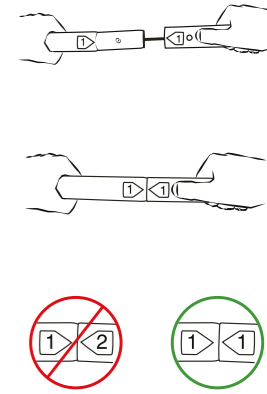

Booth Installation Instruction

WINGS BACKWALL
SKU:EVSGWG-300X600-R

EZEXPO
sa.ezexpo.com

Backdrop Installation Instruction

SKU:EVSGWG-300X600-R

STEPS 1

STEPS 2

PARTS

ASSEMBLY

2

EZEXPO

Formulate Straight Fabric Display

Attaching Graphics

1

2

Zipper

Left Side

Center

Right Side

Wings backwall | SKU:EVSGWG-300X600-R

Formulate Straight Fabric Display

Attaching Graphics

1

2