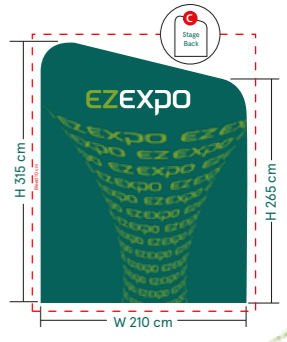

Perspective

Left Side

Center

Right Side

Notes :

- Please Use CMYK Mode For best Color Matching Check all scans are CMYK (not RGB)
- 70 - 100 dpi at the overall graphic layout size.
- Be aware of Safe Visible Area and keep important images and text inside this line.
- Convert all text to outlines before saving finished artwork file
- File Formats must be in: Photoshop (.psd) Illustrator (.ai) - Acrobat (.pdf) - Other (.tif, .eps)
- Counter:
 - The graphic wrap is attached to the frame with a combination of the special one piece panel strip and magnetic tape.

Left Side

Center

Right Side

Wings backwall | SKU:EVSGWG-300X600-R

Formulate Straight Fabric Display

Attaching Graphics

1

2