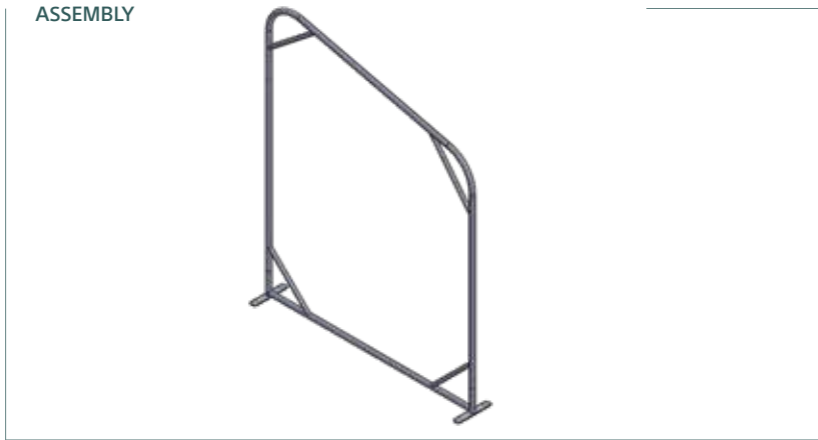

3

EZEXPO

Backdrop Installation Instruction
SKU:EVSGWG-300X600-R

STEPS 1

STEPS 2

PARTS

ASSEMBLY

Graphics & printing Installation

Perspective

Left Side

Center

Right Side

Notes :

- Please Use CMYK Mode For best Color Matching Check all scans are CMYK (not RGB)
- 70 - 100 dpi at the overall graphic layout size.
- Be aware of Safe Visible Area and keep important images and text inside this line.
- Convert all text to outlines before saving finished artwork file
- File Formats must be in: Photoshop (.psd) Illustrator (.ai) - Acrobat (.pdf) - Other (.tif, .eps)
- Counter:
 - The graphic wrap is attached to the frame with a combination of the special one piece panel strip and magnetic tape.