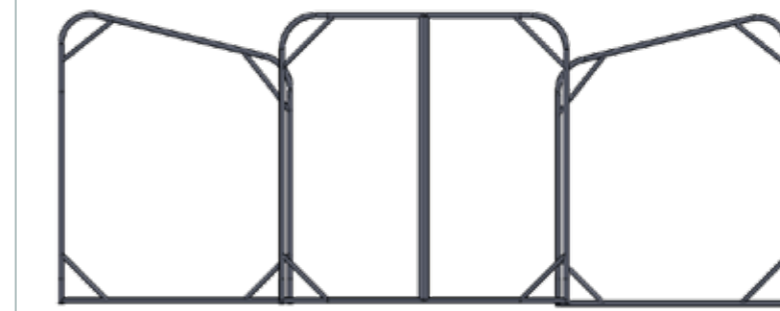

Booth Installation Instruction

WINGS BACKWALL
SKU:EVSGWG-300X600-R

EZEXPO
sa.ezexpo.com

Backdrop Installation Instruction

SKU:EVSGWG-300X600-R

STEPS 1

STEPS 2

PARTS

ASSEMBLY

2

EZEXPO

Formulate Straight Fabric Display

Attaching Graphics

1

2

Zipper

3

4

Feet

Contact Us :

3995 Uthman Ibn Affan Road Al Wahah,
Riyadh 12445 , Al Wahah square
Saudi Arabia

Phone or Whats-app : +966 -112425646

sa.ezexpo.com

Wings backwall | SKU:EVSGWG-300X600-R