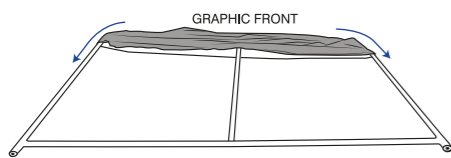

Perspective

Left Side

Center

Right Side

Notes :

- Please Use CMYK Mode For best Color Matching Check all scans are CMYK (not RGB)
- 70 - 100 dpi at the overall graphic layout size.
- Be aware of Safe Visible Area and keep important images and text inside this line.
- Convert all text to outlines before saving finished artwork file
- File Formats must be in: Photoshop (.psd) Illustrator (.ai) - Acrobat (.pdf) - Other (.tif, .eps)
- Counter:
 - The graphic wrap is attached to the frame with a combination of the special one piece panel strip and magnetic tape.

Left Side

Center

Right Side

Wings backwall | SKU:EVSGWG-300X600-R

Formulate Straight Fabric Display

Attaching Graphics

1

2