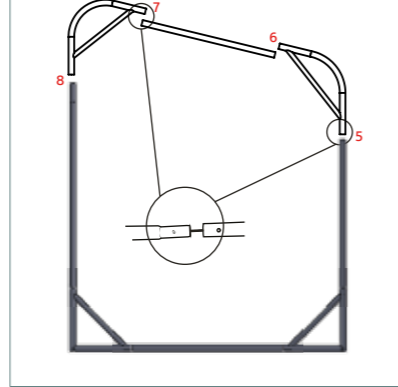

3

EZEXPO

Backdrop Installation Instruction
SKU:EVSGWG-300X600-R

STEPS 1

STEPS 2

PARTS

ASSEMBLY

Graphics & printing Installation

Perspective

Left Side

Center

Right Side

Notes :

- Please Use CMYK Mode For best Color Matching Check all scans are CMYK (not RGB)
- 70 - 100 dpi at the overall graphic layout size.
- Be aware of Safe Visible Area and keep important images and text inside this line.
- Convert all text to outlines before saving finished artwork file
- File Formats must be in: Photoshop (.psd) Illustrator (.ai) - Acrobat (.pdf) - Other (.tif, .eps)
- Counter:
 - The graphic wrap is attached to the frame with a combination of the special one piece panel strip and magnetic tape.