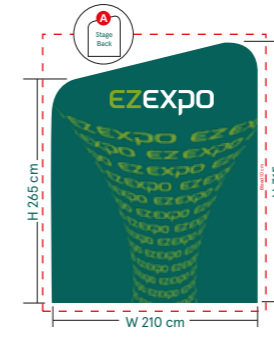

Perspective

Left Side

Center

Right Side

Notes :

- Please Use CMYK Mode For best Color Matching Check all scans are CMYK (not RGB)
- 70 - 100 dpi at the overall graphic layout size.
- Be aware of Safe Visible Area and keep important images and text inside this line.
- Convert all text to outlines before saving finished artwork file
- File Formats must be in: Photoshop (.psd) Illustrator (.ai) - Acrobat (.pdf) - Other (.tif, .eps)
- Counter:
 - The graphic wrap is attached to the frame with a combination of the special one piece panel strip and magnetic tape.

Left Side

Center

Right Side

Wings backwall | SKU:EVSGWG-300X600-R

Formulate Straight Fabric Display

Attaching Graphics

1

2