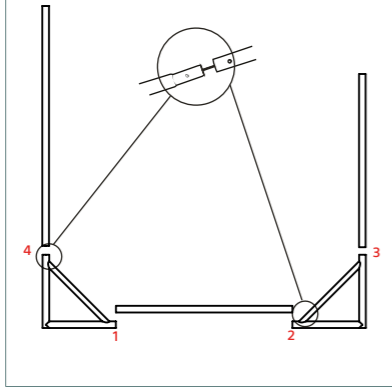

Backdrop Installation Instruction
SKU:EVSGWG-300X600-R

STEPS 1

STEPS 2

PARTS

ASSEMBLY

Graphics & printing Installation

Notes :

- Please Use CMYK Mode For best Color Matching Check all scans are CMYK (not RGB)
- 70 - 100 dpi at the overall graphic layout size.
- Be aware of Safe Visible Area and keep important images and text inside this line.
- Convert all text to outlines before saving finished artwork file
- File Formats must be in: Photoshop (.psd) Illustrator (.ai) - Acrobat (.pdf) - Other (.tif, .eps)
- Counter:
  - The graphic wrap is attached to the frame with a combination of the special one piece panel strip and magnetic tape.

Wings backwall | SKU:EVSGWG-300X600-R

Formulate Straight Fabric Display

Attaching Graphics

1

2

Zipper

3

4

Feet

Wings backwall | SKU:EVSGWG-300X600-R

WINGS BACKWALL

SKU:EVSGWG-300X600-R