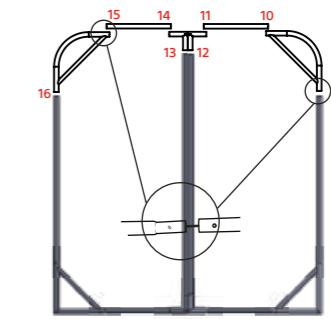

Booth Installation Instruction

WINGS BACKWALL
SKU:EVSGWG-300X600-R

EZEXPO
sa.ezexpo.com

Backdrop Installation Instruction

SKU:EVSGWG-300X600-R

STEPS 1

STEPS 2

PARTS

ASSEMBLY

2

EZEXPO

Formulate Straight Fabric Display

Attaching Graphics

1

2

Zipper

Perspective

Left Side

Center

Right Side

Notes :

- Please Use CMYK Mode For best Color Matching Check all scans are CMYK (not RGB)
- 70 - 100 dpi at the overall graphic layout size.
- Be aware of Safe Visible Area and keep important images and text inside this line.
- Convert all text to outlines before saving finished artwork file
- File Formats must be in: Photoshop (.psd) Illustrator (.ai) - Acrobat (.pdf) - Other (.tif, .eps)
- Counter:
 - The graphic wrap is attached to the frame with a combination of the special one piece panel strip and magnetic tape.