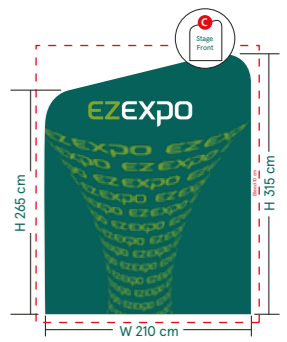

3

EZEXPO

Backdrop Installation Instruction
SKU:EVSGWG-300X600-R

STEPS 1

STEPS 2

PARTS

ASSEMBLY

Graphics & printing Installation

Perspective

Left Side

Center

Right Side

Notes :

- Please Use CMYK Mode For best Color Matching Check all scans are CMYK (not RGB)
- 70 - 100 dpi at the overall graphic layout size.
- Be aware of Safe Visible Area and keep important images and text inside this line.
- Convert all text to outlines before saving finished artwork file
- File Formats must be in: Photoshop (.psd) Illustrator (.ai) - Acrobat (.pdf) - Other (.tif, .eps)
- Counter:
 - The graphic wrap is attached to the frame with a combination of the special one piece panel strip and magnetic tape.

Left Side

Center

Right Side

Wings backwall | SKU:EVSGWG-300X600-R

Formulate Straight Fabric Display

Attaching Graphics

1

2