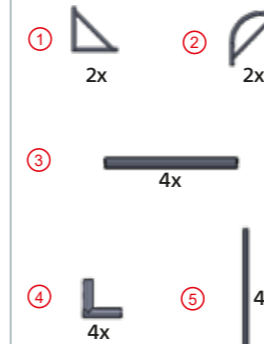

Booth Installation Instruction

WINGS BACKWALL
SKU:EVSGWG-300X600-R

EZEXPO
sa.ezexpo.com

Backdrop Installation Instruction

SKU:EVSGWG-300X600-R

STEPS 1

STEPS 2

PARTS

ASSEMBLY

2

EZEXPO

Formulate Straight Fabric Display

Attaching Graphics

1

2

Zipper

Perspective

Left Side

Center

Right Side

Notes :

- Please Use CMYK Mode For best Color Matching Check all scans are CMYK (not RGB)
- 70 - 100 dpi at the overall graphic layout size.
- Be aware of Safe Visible Area and keep important images and text inside this line.
- Convert all text to outlines before saving finished artwork file
- File Formats must be in: Photoshop (.psd) Illustrator (.ai) - Acrobat (.pdf) - Other (.tif, .eps)
- Counter:
 - The graphic wrap is attached to the frame with a combination of the special one piece panel strip and magnetic tape.

Left Side

Center

Right Side

Wings backwall | SKU:EVSGWG-300X600-R

Formulate Straight Fabric Display

Attaching Graphics

1

2