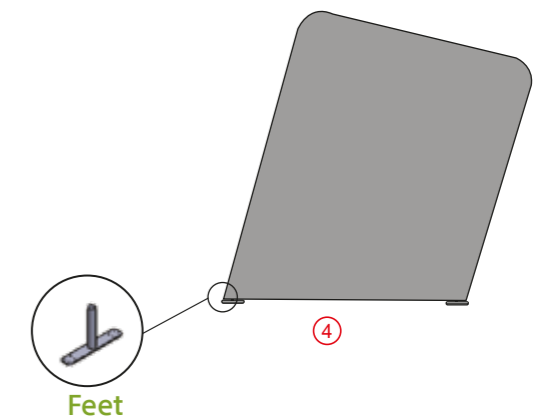

Backdrop Installation Instruction

SKU:EXBOLS-300X300-R

STEPS 1

STEPS 2

PARTS

ASSEMBLY

2

Formulate Straight Fabric Display

Attaching Graphics

sa.ezexpo.com

PISA & EIFFEL BOOTH | SKU:EXBOLS-300X300-R

3

U Shape Installation Instruction
SKU:EXBOLS-300X300-R

STEPS 1

STEPS 2

PARTS

ASSEMBLY

4

Graphics & printing Installation

Perspective

Front Side

Back Side

Notes :

- Please Use CMYK Mode For best Color Matching Check all scans are CMYK (not RGB)
- 70 - 100 dpi at the overall graphic layout size.
- Be aware of Safe Visible Area and keep important images and text inside this line.
- Convert all text to outlines before saving finished artwork file
- File Formats must be in: Photoshop (.psd) Illustrator (.ai) - Acrobat (.pdf) - Other (.tif, .eps)
- Counter:
 - The graphic wrap is attached to the frame with a combination of the special one piece panel strip and magnetic tape.