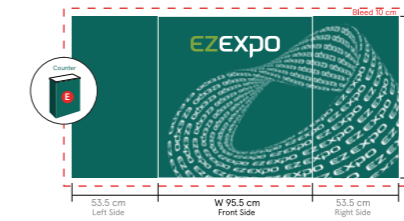

ASSEMBLY

4

Graphics & printing Installation

Perspective

Front Side

Back Side

Notes :

- Please Use CMYK Mode For best Color Matching Check all scans are CMYK (not RGB)
- 70 - 100 dpi at the overall graphic layout size.
- Be aware of Safe Visible Area and keep important images and text inside this line.
- Convert all text to outlines before saving finished artwork file
- File Formats must be in: Photoshop (.psd) Illustrator (.ai) - Acrobat (.pdf) - Other (.tif, .eps)
- Counter:
 - The graphic wrap is attached to the frame with a combination of the special one piece panel strip and magnetic tape.