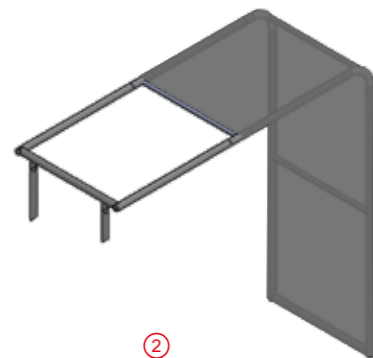

ASSEMBLY

4

Graphics & printing Installation

Perspective

Front Side

Back Side

Notes :

- Please Use CMYK Mode For best Color Matching Check all scans are CMYK (not RGB)
- 70 - 100 dpi at the overall graphic layout size.
- Be aware of Safe Visible Area and keep important images and text inside this line.
- Convert all text to outlines before saving finished artwork file
- File Formats must be in: Photoshop (.psd) Illustrator (.ai) - Acrobat (.pdf) - Other (.tif, .eps)
- Counter:
 - The graphic wrap is attached to the frame with a combination of the special one piece panel strip and magnetic tape.

Counter

Tunnel

PISA & EIFFEL BOOTH | SKU:EXBOLS-300X300-R

6

Formulate Straight Fabric Display
Attaching Graphics

1

2

3

Feet

PISA & EIFFEL BOOTH | SKU:EXBOLS-300X300-R

5

PISA & EIFFEL BOOTH
SKU:EXBOLS-300X300-R

7