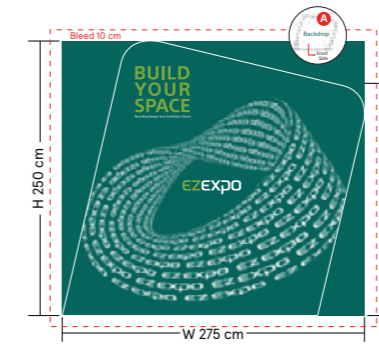

ASSEMBLY

4

Graphics & printing Installation

Perspective

Front Side

Back Side

Notes :

- Please Use CMYK Mode For best Color Matching Check all scans are CMYK (not RGB)
- 70 - 100 dpi at the overall graphic layout size.
- Be aware of Safe Visible Area and keep important images and text inside this line.
- Convert all text to outlines before saving finished artwork file
- File Formats must be in: Photoshop (.psd) Illustrator (.ai) - Acrobat (.pdf) - Other (.tif, .eps)
- Counter:
 - The graphic wrap is attached to the frame with a combination of the special one piece panel strip and magnetic tape.

Counter

Tunnel

PISA & EIFFEL BOOTH | SKU:EXBOLS-300X300-R

6

Formulate Straight Fabric Display
Attaching Graphics

1

2

3