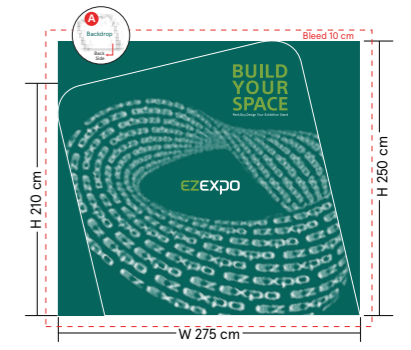

Attaching Graphics

sa.ezexpo.com

PISA & EIFFEL BOOTH | SKU:EXBOLS-300X300-R

3

U Shape Installation Instruction
SKU:EXBOLS-300X300-R

STEPS 1

STEPS 2

PARTS

ASSEMBLY

4

Graphics & printing Installation

Perspective

Front Side

Back Side

Notes :

- Please Use CMYK Mode For best Color Matching Check all scans are CMYK (not RGB)
- 70 - 100 dpi at the overall graphic layout size.
- Be aware of Safe Visible Area and keep important images and text inside this line.
- Convert all text to outlines before saving finished artwork file
- File Formats must be in: Photoshop (.psd) Illustrator (.ai) - Acrobat (.pdf) - Other (.tif, .eps)
- Counter:
 - The graphic wrap is attached to the frame with a combination of the special one piece panel strip and magnetic tape.