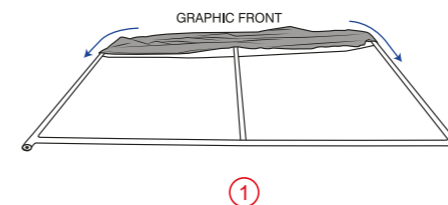

Backdrop Installation Instruction

SKU:EXBOLS-300X300-R

STEPS 1

STEPS 2

PARTS

ASSEMBLY

2

Formulate Straight Fabric Display

Attaching Graphics

sa.ezexpo.com

PISA & EIFFEL BOOTH | SKU:EXBOLS-300X300-R

3

U Shape Installation Instruction
SKU:EXBOLS-300X300-R

STEPS 1

STEPS 2

PARTS

ASSEMBLY

4

Graphics & printing Installation

Perspective

Front Side

Back Side

Notes :

- Please Use CMYK Mode For best Color Matching Check all scans are CMYK (not RGB)
- 70 - 100 dpi at the overall graphic layout size.
- Be aware of Safe Visible Area and keep important images and text inside this line.
- Convert all text to outlines before saving finished artwork file
- File Formats must be in: Photoshop (.psd) Illustrator (.ai) - Acrobat (.pdf) - Other (.tif, .eps)
- Counter:
 - The graphic wrap is attached to the frame with a combination of the special one piece panel strip and magnetic tape.