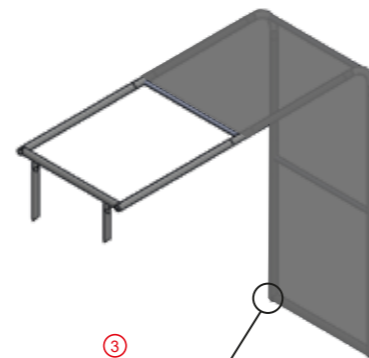

ASSEMBLY

4

Graphics & printing Installation

Perspective

Front Side

Back Side

Notes :

- Please Use CMYK Mode For best Color Matching Check all scans are CMYK (not RGB)
- 70 - 100 dpi at the overall graphic layout size.
- Be aware of Safe Visible Area and keep important images and text inside this line.
- Convert all text to outlines before saving finished artwork file
- File Formats must be in: Photoshop (.psd) Illustrator (.ai) - Acrobat (.pdf) - Other (.tif, .eps)
- Counter:
 - The graphic wrap is attached to the frame with a combination of the special one piece panel strip and magnetic tape.

Counter

Tunnel

PISA & EIFFEL BOOTH | SKU:EXBOLS-300X300-R

6

Formulate Straight Fabric Display
Attaching Graphics

1

2

3

Feet

PISA & EIFFEL BOOTH | SKU:EXBOLS-300X300-R

5

PISA & EIFFEL BOOTH
SKU:EXBOLS-300X300-R

7