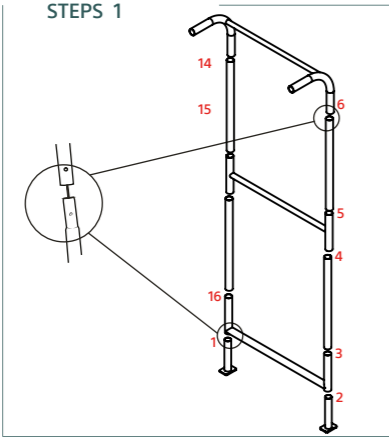

Backdrop Installation Instruction

SKU:EXBOLS-300X300-R

STEPS 1

STEPS 2

PARTS

ASSEMBLY

2

Formulate Straight Fabric Display

Attaching Graphics

sa.ezexpo.com

PISA & EIFFEL BOOTH | SKU:EXBOLS-300X300-R

3

U Shape Installation Instruction
SKU:EXBOLS-300X300-R

STEPS 1

STEPS 2

PARTS

ASSEMBLY

4

Graphics & printing Installation

Perspective

Front Side

Back Side

Notes :

- Please Use CMYK Mode For best Color Matching Check all scans are CMYK (not RGB)
- 70 - 100 dpi at the overall graphic layout size.
- Be aware of Safe Visible Area and keep important images and text inside this line.
- Convert all text to outlines before saving finished artwork file
- File Formats must be in: Photoshop (.psd) Illustrator (.ai) - Acrobat (.pdf) - Other (.tif, .eps)
- Counter:
 - The graphic wrap is attached to the frame with a combination of the special one piece panel strip and magnetic tape.

Counter

Tunnel

PISA & EIFFEL BOOTH | SKU:EXBOLS-300X300-R

6

Formulate Straight Fabric Display
Attaching Graphics

1

2

3