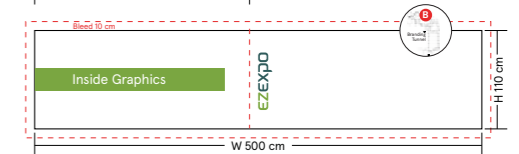

ASSEMBLY

4

Graphics & printing Installation

Perspective

Front Side

Back Side

Notes :

- Please Use CMYK Mode For best Color Matching Check all scans are CMYK (not RGB)
- 70 - 100 dpi at the overall graphic layout size.
- Be aware of Safe Visible Area and keep important images and text inside this line.
- Convert all text to outlines before saving finished artwork file
- File Formats must be in: Photoshop (.psd) Illustrator (.ai) - Acrobat (.pdf) - Other (.tif, .eps)
- Counter:
 - The graphic wrap is attached to the frame with a combination of the special one piece panel strip and magnetic tape.

Counter

Tunnel

PISA & EIFFEL BOOTH | SKU:EXBOLS-300X300-R

6

Formulate Straight Fabric Display
Attaching Graphics

1

2

3