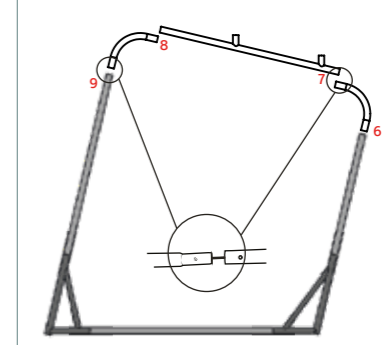

Backdrop Installation Instruction

SKU:EXBOLS-300X300-R

STEPS 1

STEPS 2

PARTS

ASSEMBLY

2

Formulate Straight Fabric Display

Attaching Graphics

sa.ezexpo.com

PISA & EIFFEL BOOTH | SKU:EXBOLS-300X300-R

3

U Shape Installation Instruction
SKU:EXBOLS-300X300-R

STEPS 1

STEPS 2

PARTS

ASSEMBLY

4

Graphics & printing Installation

Perspective

Front Side

Back Side

Notes :

- Please Use CMYK Mode For best Color Matching Check all scans are CMYK (not RGB)
- 70 - 100 dpi at the overall graphic layout size.
- Be aware of Safe Visible Area and keep important images and text inside this line.
- Convert all text to outlines before saving finished artwork file
- File Formats must be in: Photoshop (.psd) Illustrator (.ai) - Acrobat (.pdf) - Other (.tif, .eps)
- Counter:
 - The graphic wrap is attached to the frame with a combination of the special one piece panel strip and magnetic tape.

Counter

Tunnel

PISA & EIFFEL BOOTH | SKU:EXBOLS-300X300-R

6

Formulate Straight Fabric Display
Attaching Graphics

1

2

3