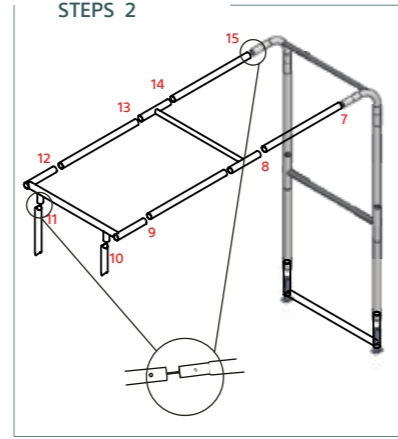

Backdrop Installation Instruction

SKU:EXBOLS-300X300-R

STEPS 1

STEPS 2

PARTS

ASSEMBLY

2

Formulate Straight Fabric Display

Attaching Graphics

sa.ezexpo.com

PISA & EIFFEL BOOTH | SKU:EXBOLS-300X300-R

3

U Shape Installation Instruction
SKU:EXBOLS-300X300-R

STEPS 1

STEPS 2

PARTS

ASSEMBLY

4

Graphics & printing Installation

Perspective

Front Side

Back Side

Notes :

- Please Use CMYK Mode For best Color Matching Check all scans are CMYK (not RGB)
- 70 - 100 dpi at the overall graphic layout size.
- Be aware of Safe Visible Area and keep important images and text inside this line.
- Convert all text to outlines before saving finished artwork file
- File Formats must be in: Photoshop (.psd) Illustrator (.ai) - Acrobat (.pdf) - Other (.tif, .eps)
- Counter:
 - The graphic wrap is attached to the frame with a combination of the special one piece panel strip and magnetic tape.

Counter

Tunnel

PISA & EIFFEL BOOTH | SKU:EXBOLS-300X300-R

6

Formulate Straight Fabric Display
Attaching Graphics

1

2

3