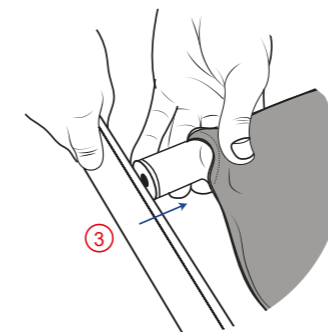

Attaching Graphics

sa.ezexpo.com

PISA & EIFFEL BOOTH | SKU:EXBOLS-300X300-R

3

U Shape Installation Instruction
SKU:EXBOLS-300X300-R

STEPS 1

STEPS 2

PARTS