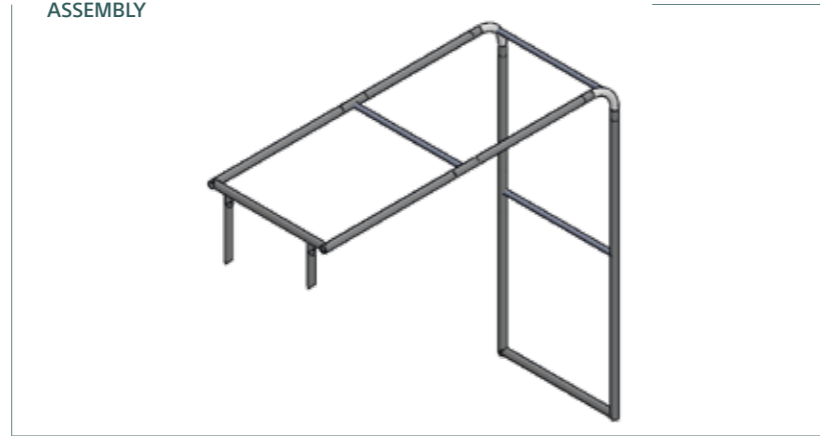

PARTS

ASSEMBLY