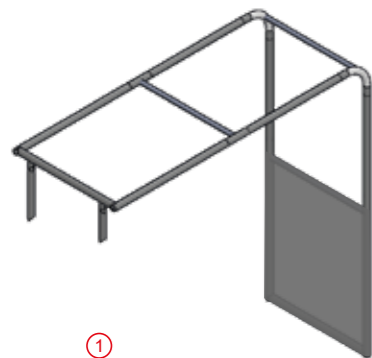

ASSEMBLY

4

Graphics & printing Installation

Perspective

Front Side

Back Side

Notes :

- Please Use CMYK Mode For best Color Matching Check all scans are CMYK (not RGB)
- 70 - 100 dpi at the overall graphic layout size.
- Be aware of Safe Visible Area and keep important images and text inside this line.
- Convert all text to outlines before saving finished artwork file
- File Formats must be in: Photoshop (.psd) Illustrator (.ai) - Acrobat (.pdf) - Other (.tif, .eps)
- Counter:
 - The graphic wrap is attached to the frame with a combination of the special one piece panel strip and magnetic tape.

Counter

Tunnel

PISA & EIFFEL BOOTH | SKU:EXBOLS-300X300-R

6

Formulate Straight Fabric Display
Attaching Graphics

1

2

3

Feet

PISA & EIFFEL BOOTH | SKU:EXBOLS-300X300-R

5

PISA & EIFFEL BOOTH
SKU:EXBOLS-300X300-R

7