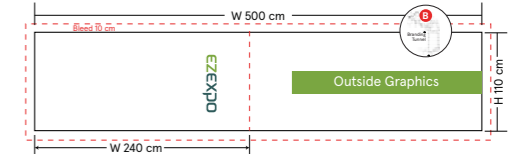

ASSEMBLY

4

Graphics & printing Installation

Perspective

Front Side

Back Side

Notes :

- Please Use CMYK Mode For best Color Matching Check all scans are CMYK (not RGB)
- 70 - 100 dpi at the overall graphic layout size.
- Be aware of Safe Visible Area and keep important images and text inside this line.
- Convert all text to outlines before saving finished artwork file
- File Formats must be in: Photoshop (.psd) Illustrator (.ai) - Acrobat (.pdf) - Other (.tif, .eps)
- Counter:
 - The graphic wrap is attached to the frame with a combination of the special one piece panel strip and magnetic tape.

Counter

Tunnel

PISA & EIFFEL BOOTH | SKU:EXBOLS-300X300-R

6

Formulate Straight Fabric Display
Attaching Graphics

1

2

3