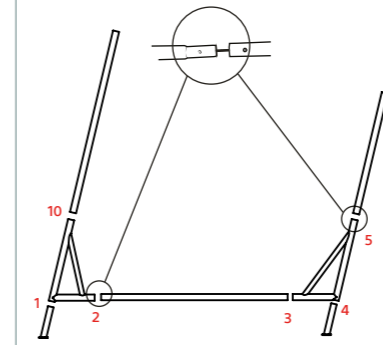

Backdrop Installation Instruction

SKU:EXBOLS-300X300-R

STEPS 1

STEPS 2

PARTS

ASSEMBLY

2

Formulate Straight Fabric Display

Attaching Graphics

sa.ezexpo.com

PISA & EIFFEL BOOTH | SKU:EXBOLS-300X300-R

3

U Shape Installation Instruction
SKU:EXBOLS-300X300-R

STEPS 1

STEPS 2

PARTS

ASSEMBLY

4

Graphics & printing Installation

Perspective

Front Side

Back Side

Notes :

- Please Use CMYK Mode For best Color Matching Check all scans are CMYK (not RGB)
- 70 - 100 dpi at the overall graphic layout size.
- Be aware of Safe Visible Area and keep important images and text inside this line.
- Convert all text to outlines before saving finished artwork file
- File Formats must be in: Photoshop (.psd) Illustrator (.ai) - Acrobat (.pdf) - Other (.tif, .eps)
- Counter:
 - The graphic wrap is attached to the frame with a combination of the special one piece panel strip and magnetic tape.

Counter

Tunnel

PISA & EIFFEL BOOTH | SKU:EXBOLS-300X300-R

6

Formulate Straight Fabric Display
Attaching Graphics

1

2

3