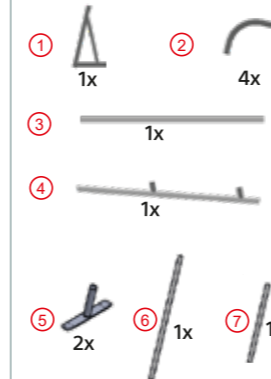

Backdrop Installation Instruction

SKU:EXBOLS-300X300-R

STEPS 1

STEPS 2

PARTS

ASSEMBLY

2

Formulate Straight Fabric Display

Attaching Graphics

sa.ezexpo.com

PISA & EIFFEL BOOTH | SKU:EXBOLS-300X300-R

3

U Shape Installation Instruction
SKU:EXBOLS-300X300-R

STEPS 1

STEPS 2

PARTS

ASSEMBLY

4

Graphics & printing Installation

Perspective

Front Side

Back Side

Notes :

- Please Use CMYK Mode For best Color Matching Check all scans are CMYK (not RGB)
- 70 - 100 dpi at the overall graphic layout size.
- Be aware of Safe Visible Area and keep important images and text inside this line.
- Convert all text to outlines before saving finished artwork file
- File Formats must be in: Photoshop (.psd) Illustrator (.ai) - Acrobat (.pdf) - Other (.tif, .eps)
- Counter:
 - The graphic wrap is attached to the frame with a combination of the special one piece panel strip and magnetic tape.